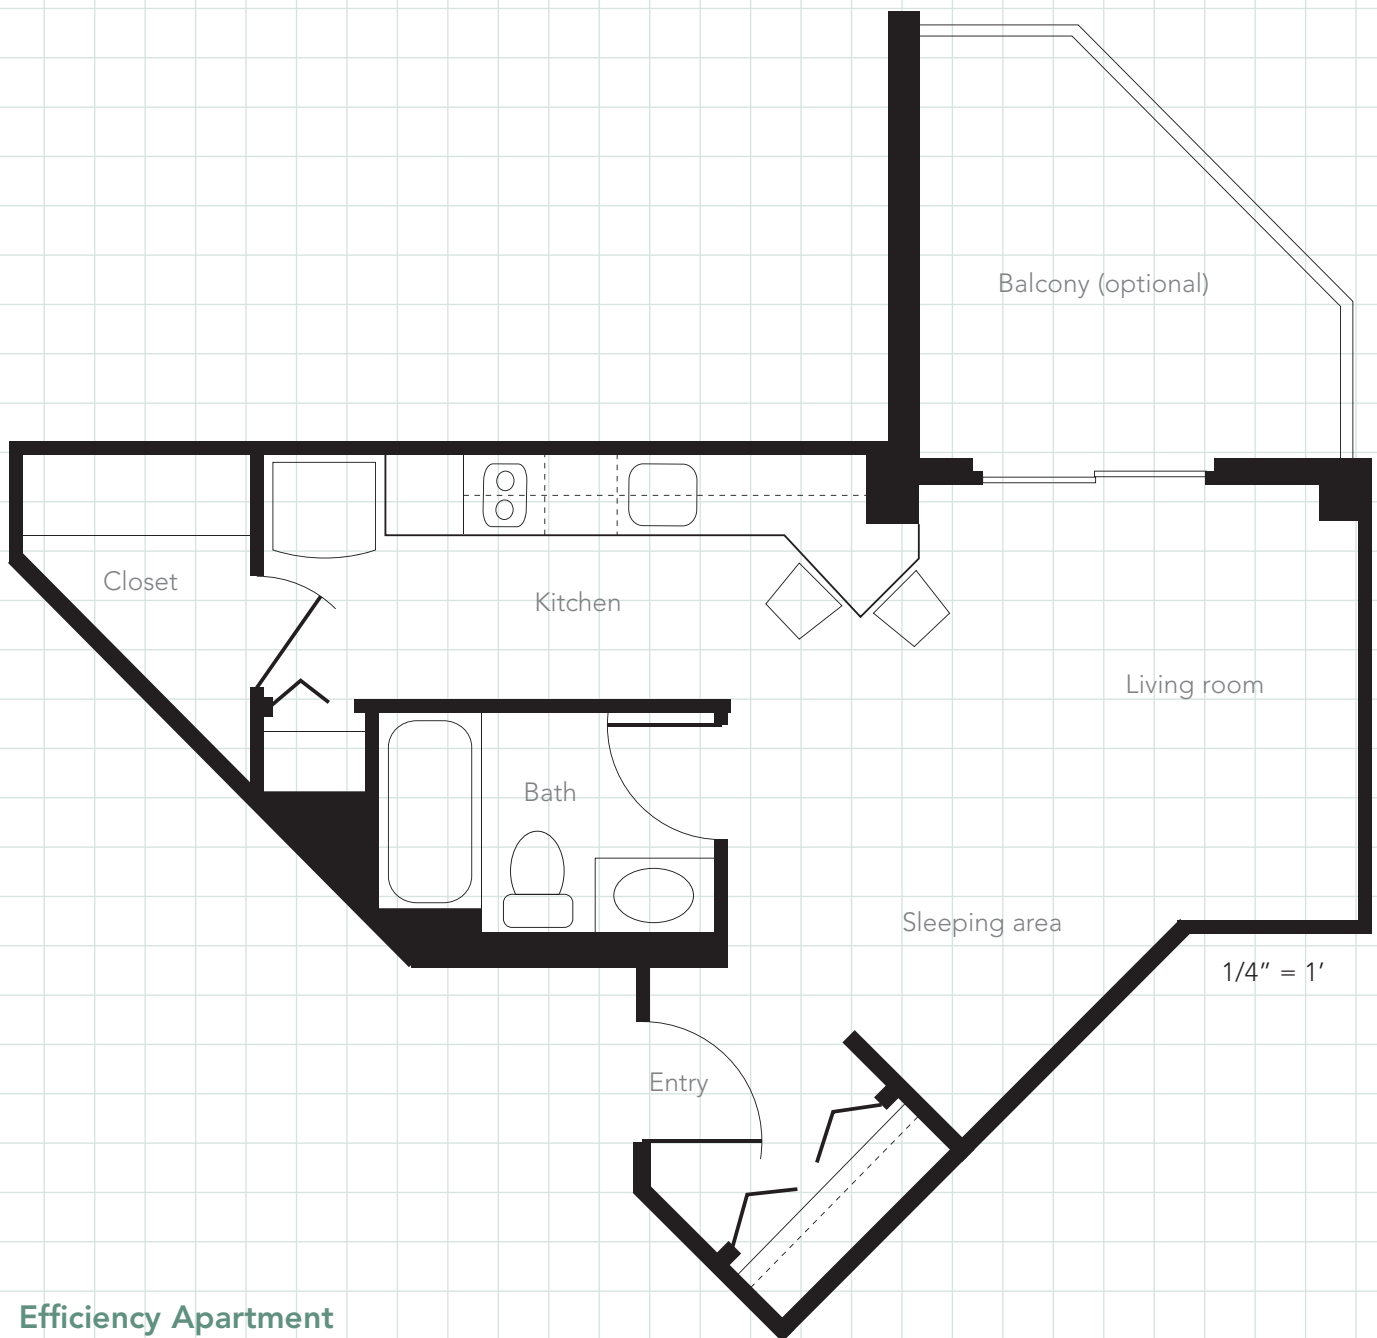

Floor Plan: Efficiency Apartment

Efficiency Apartment

450 square feet

Emergency call system in bath and bedroom

Optional balcony

Sheer draperies over mini-blinds

Wall-to-wall carpet

Cable-ready TV capabilities

Full kitchen with optional dishwasher

Neutral color scheme for easy color coordination