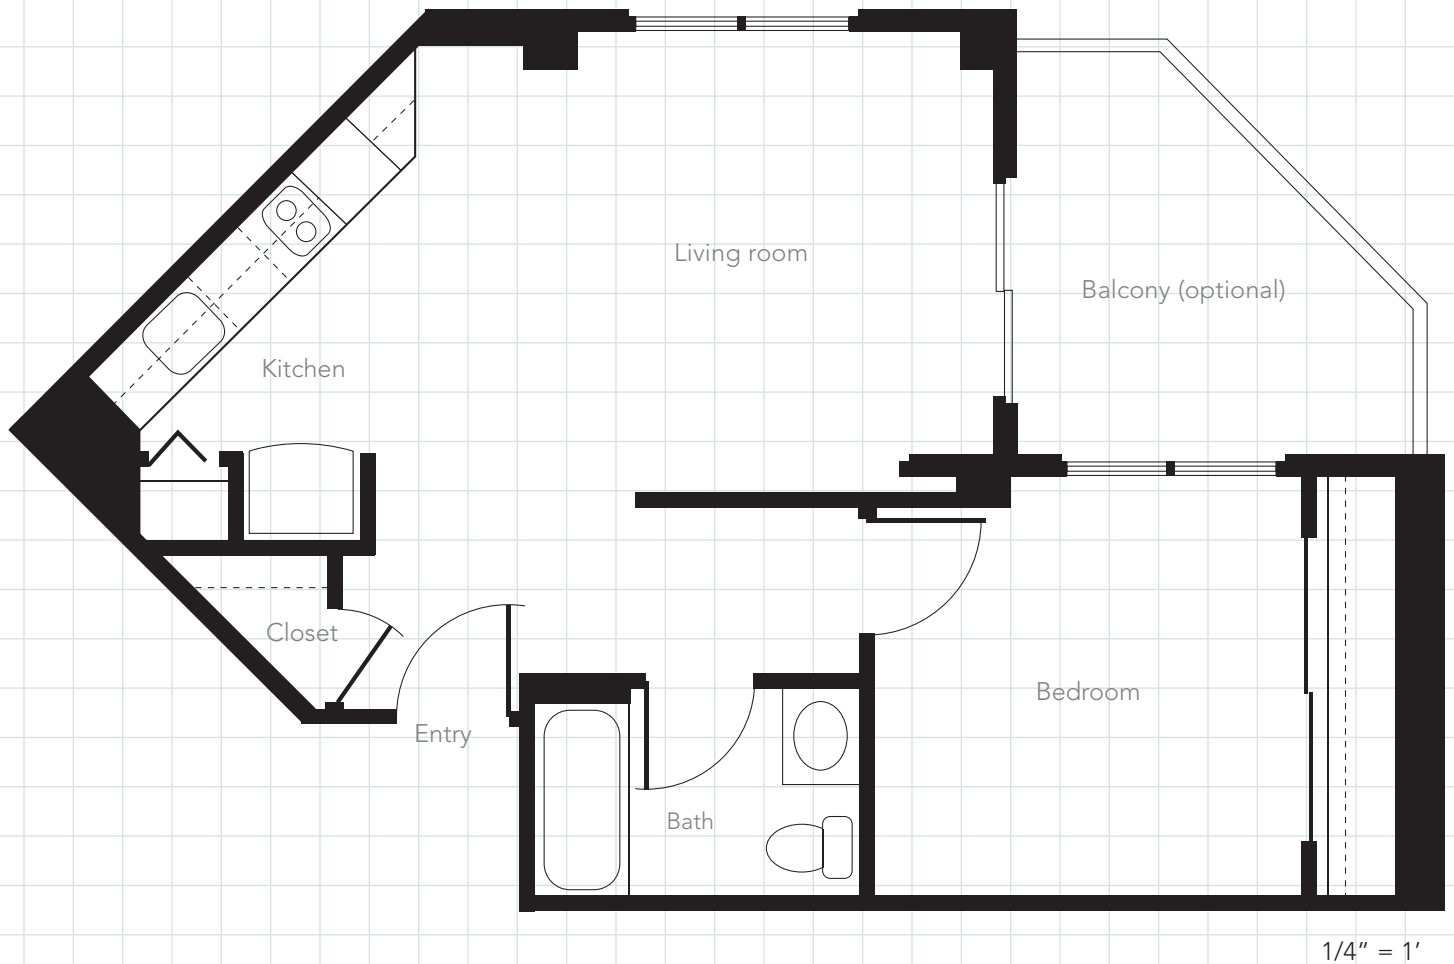

## Floor Plan: One-Bedroom Apartment

### One-Bedroom Apartment

575 square feet

Full kitchen (with optional dishwasher)

Emergency call system in bath and bedroom

Optional balcony

Cable-ready TV capabilities

Sheer draperies over mini-blinds

Wall-to-wall carpet