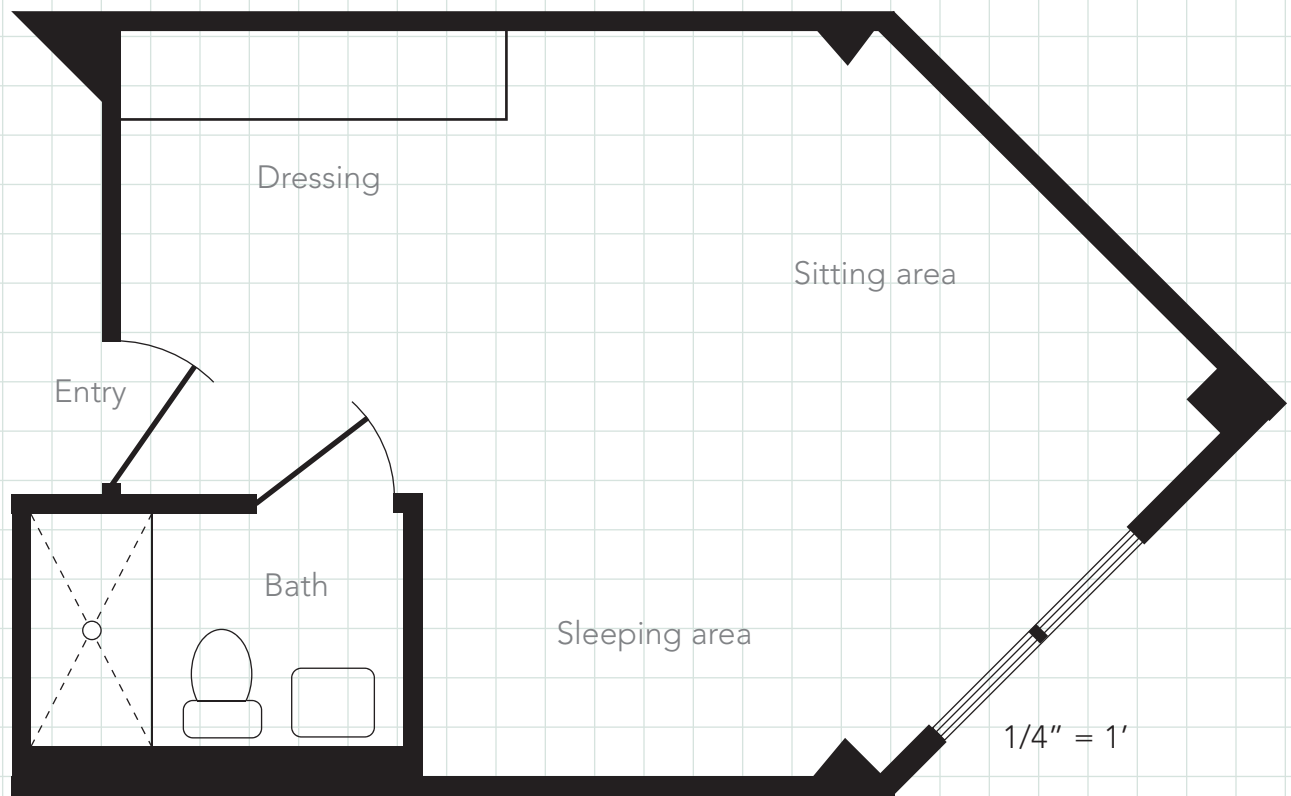

Floor Plan: Assisted Living Apartment

Assisted Living Apartment

334 square feet (average)

Emergency call system in bath and bedroom

Sheer draperies over mini-blinds

Wall-to-wall carpet

Cable-ready TV capabilities

Neutral color scheme for easy color coordination