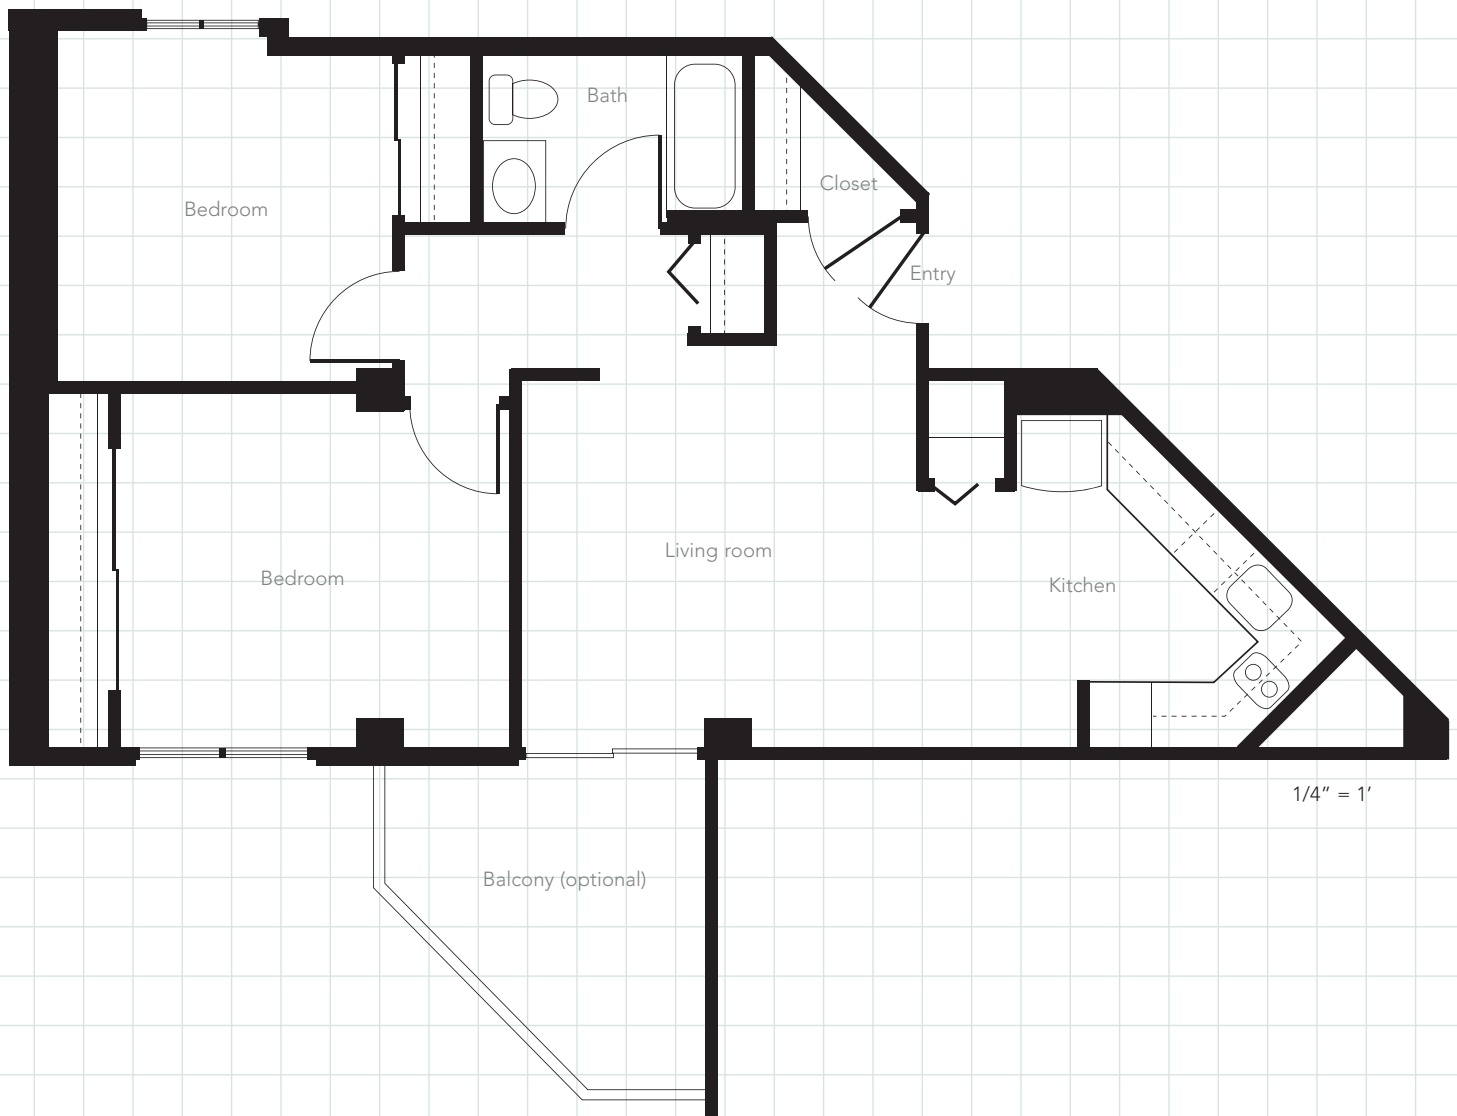

Floor Plan: Two-Bedroom Apartment

Two-Bedroom Apartment

825 square feet

Full kitchen (with optional dishwasher)

Emergency call system in bath and bedroom

Optional balcony

Cable-ready TV capabilities

Sheer draperies over mini-blinds

Wall-to-wall carpet

Neutral color scheme for easy color coordination